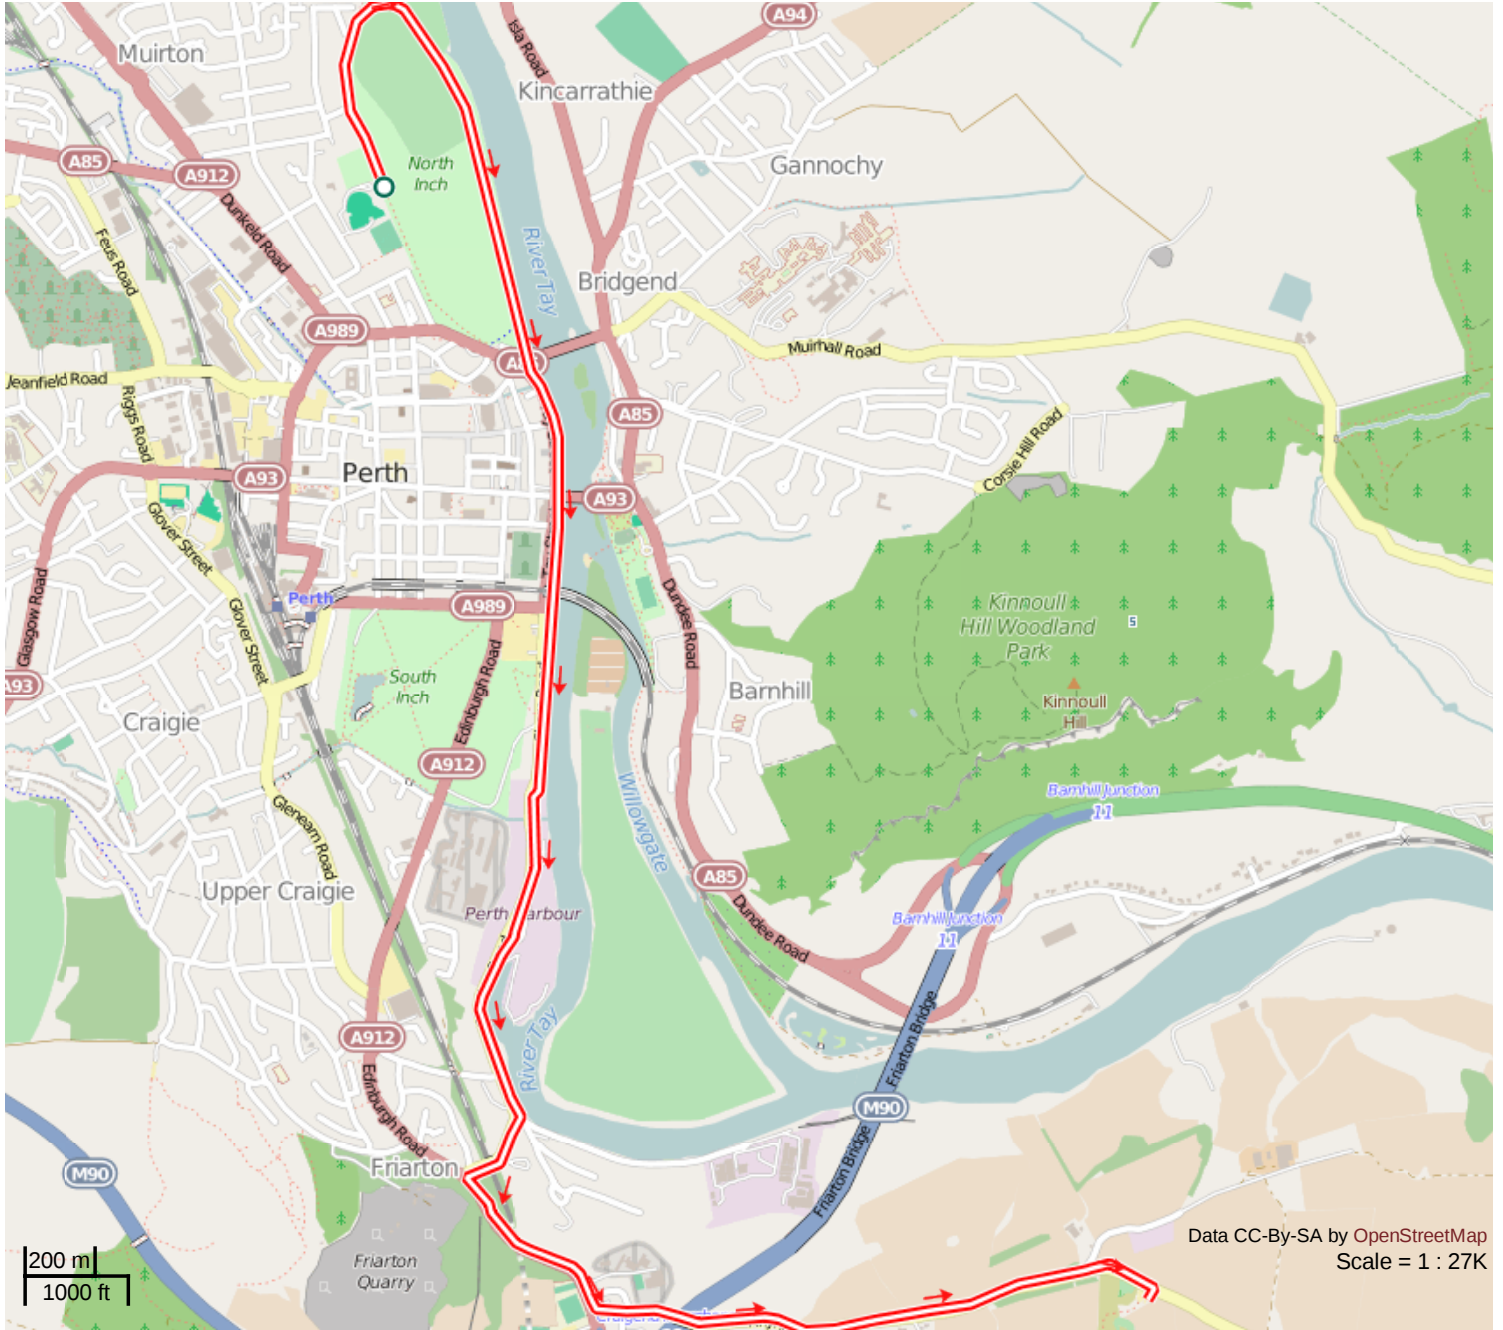

Perth to Moncrieffe Hill

| 4.3miles 6.9km

ID: 0.7083 | Developed by: Judith Dobson |

— Main Route — Alternative Route **H** Point of Interest **4** Waypoint

Distance: 6.84km Ascent: 105m Descent: 37m

Route Profile

*move mouse over graph to see points on route

The Ramblers is Britain's walking charity. We work to safeguard the footpaths, countryside and other places where we all go walking. We encourage people to walk for their health and wellbeing. To become a member visit www.ramblers.org.uk