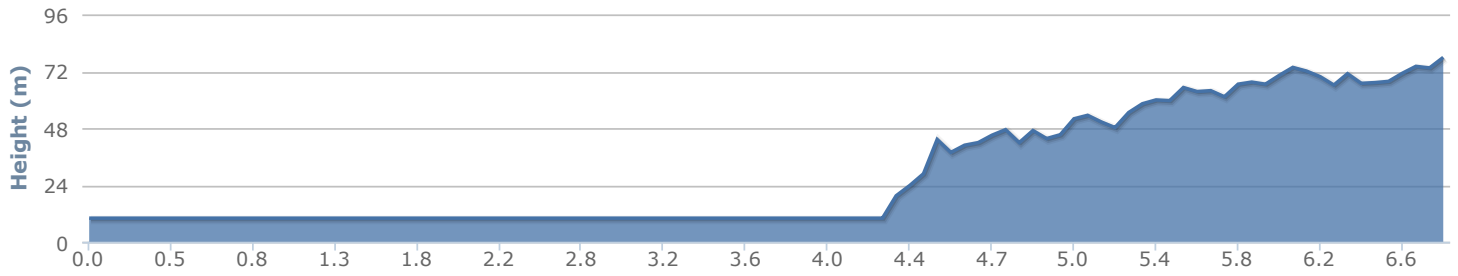

Perth to Moncrieffe Hill

| 4.3miles 6.9km

ID: 0.7083 | Developed by: Judith Dobson |

— Main Route — Alternative Route **H** Point of Interest **4** Waypoint

Distance: 6.84km Ascent: 105m Descent: 37m

Route Profile