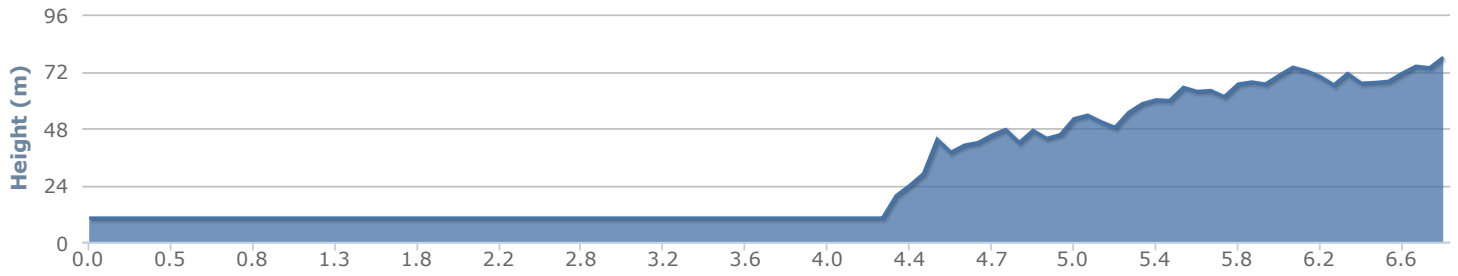

Perth to Moncrieffe Hill

| 6.0miles 9.6km

ID: 0.7083 | Developed by: Judith Dobson |

Main Route Alternative Route Point of Interest Waypoint

Distance: 6.84km Ascent: 105m Descent: 37m

Route Profile

*move mouse over graph to see points on route