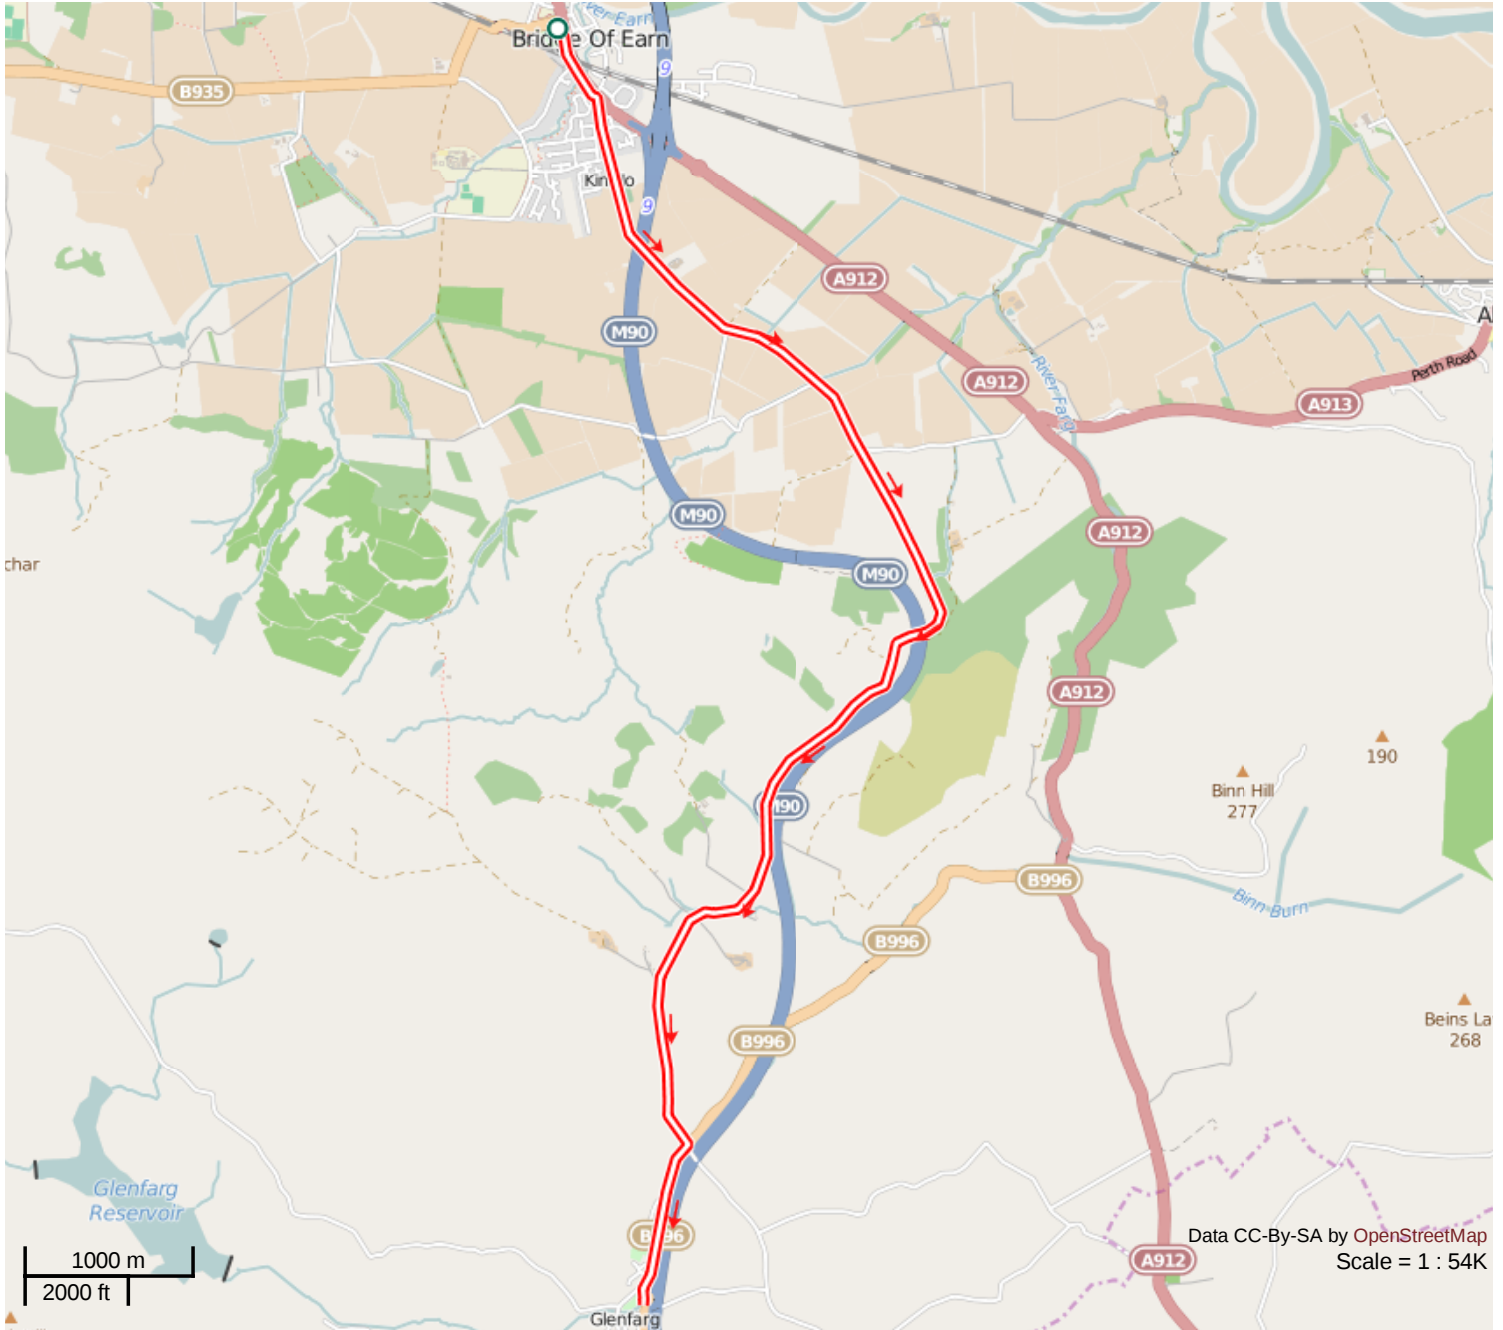

Perth to Moncrieffe Hill

| 6.0miles 9.6km

ID: 0.7083 | Developed by: Judith Dobson |

Main Route Alternative Route Point of Interest Waypoint

Distance: 6.84km Ascent: 105m Descent: 37m

Route Profile

*move mouse over graph to see points on route