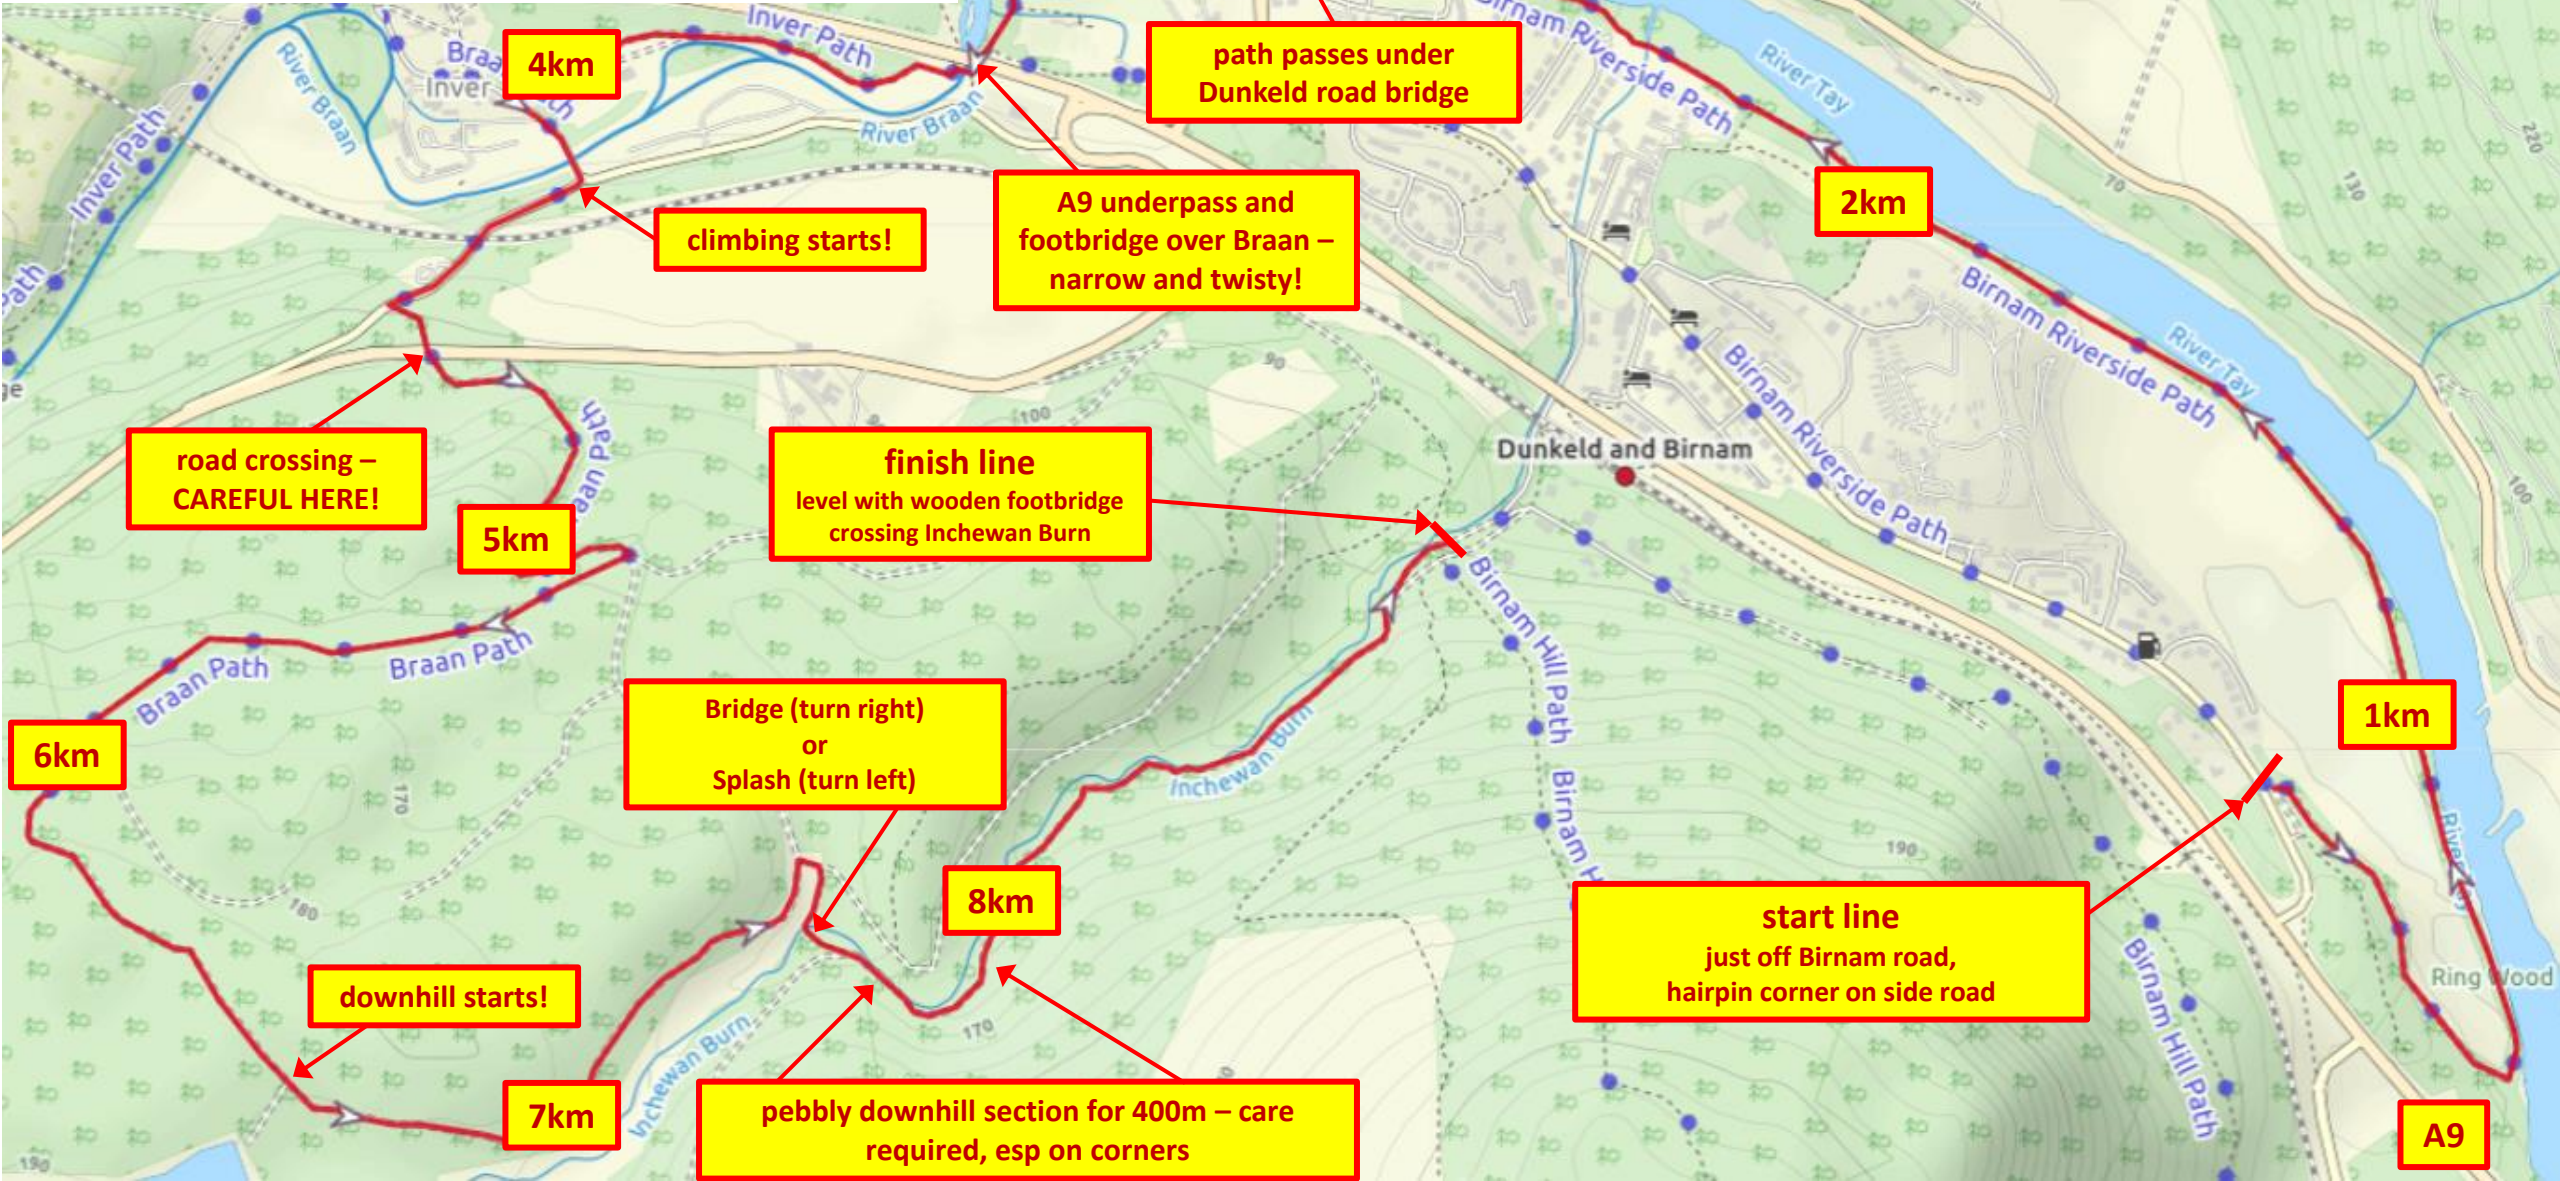

**PROFILE**

**KRR-PRR mob match course 2022**  
8.78 km (5½ miles), total of ~155m ascent

3km

path passes under Dunkeld road bridge

A9 underpass and footbridge over Braan – narrow and twisty!

2km

climbing starts!

road crossing – CAREFUL HERE!

5km

finish line  
level with wooden footbridge crossing Inchevan Burn

Bridge (turn right) or  
Splash (turn left)

1km

start line  
just off Birnam road,  
hairpin corner on side road

6km

8km

downhill starts!

7km

pebbly downhill section for 400m – care required, esp on corners

A9