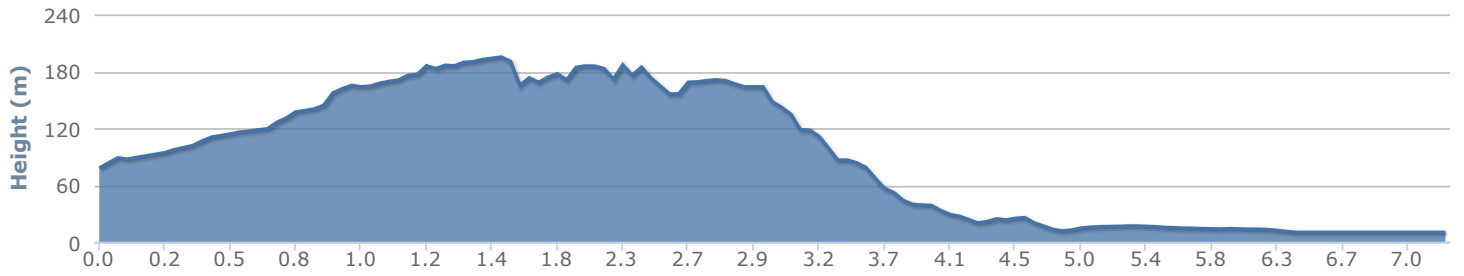

Perth to Bridge of Earn

| 5.1miles 8.2km

ID: 0.7092 | Developed by: Judith Dobson |

— Main Route — Alternative Route **H** Point of Interest **4** Waypoint

Distance: 7.34km Ascent: 207m Descent: 275m

Route Profile